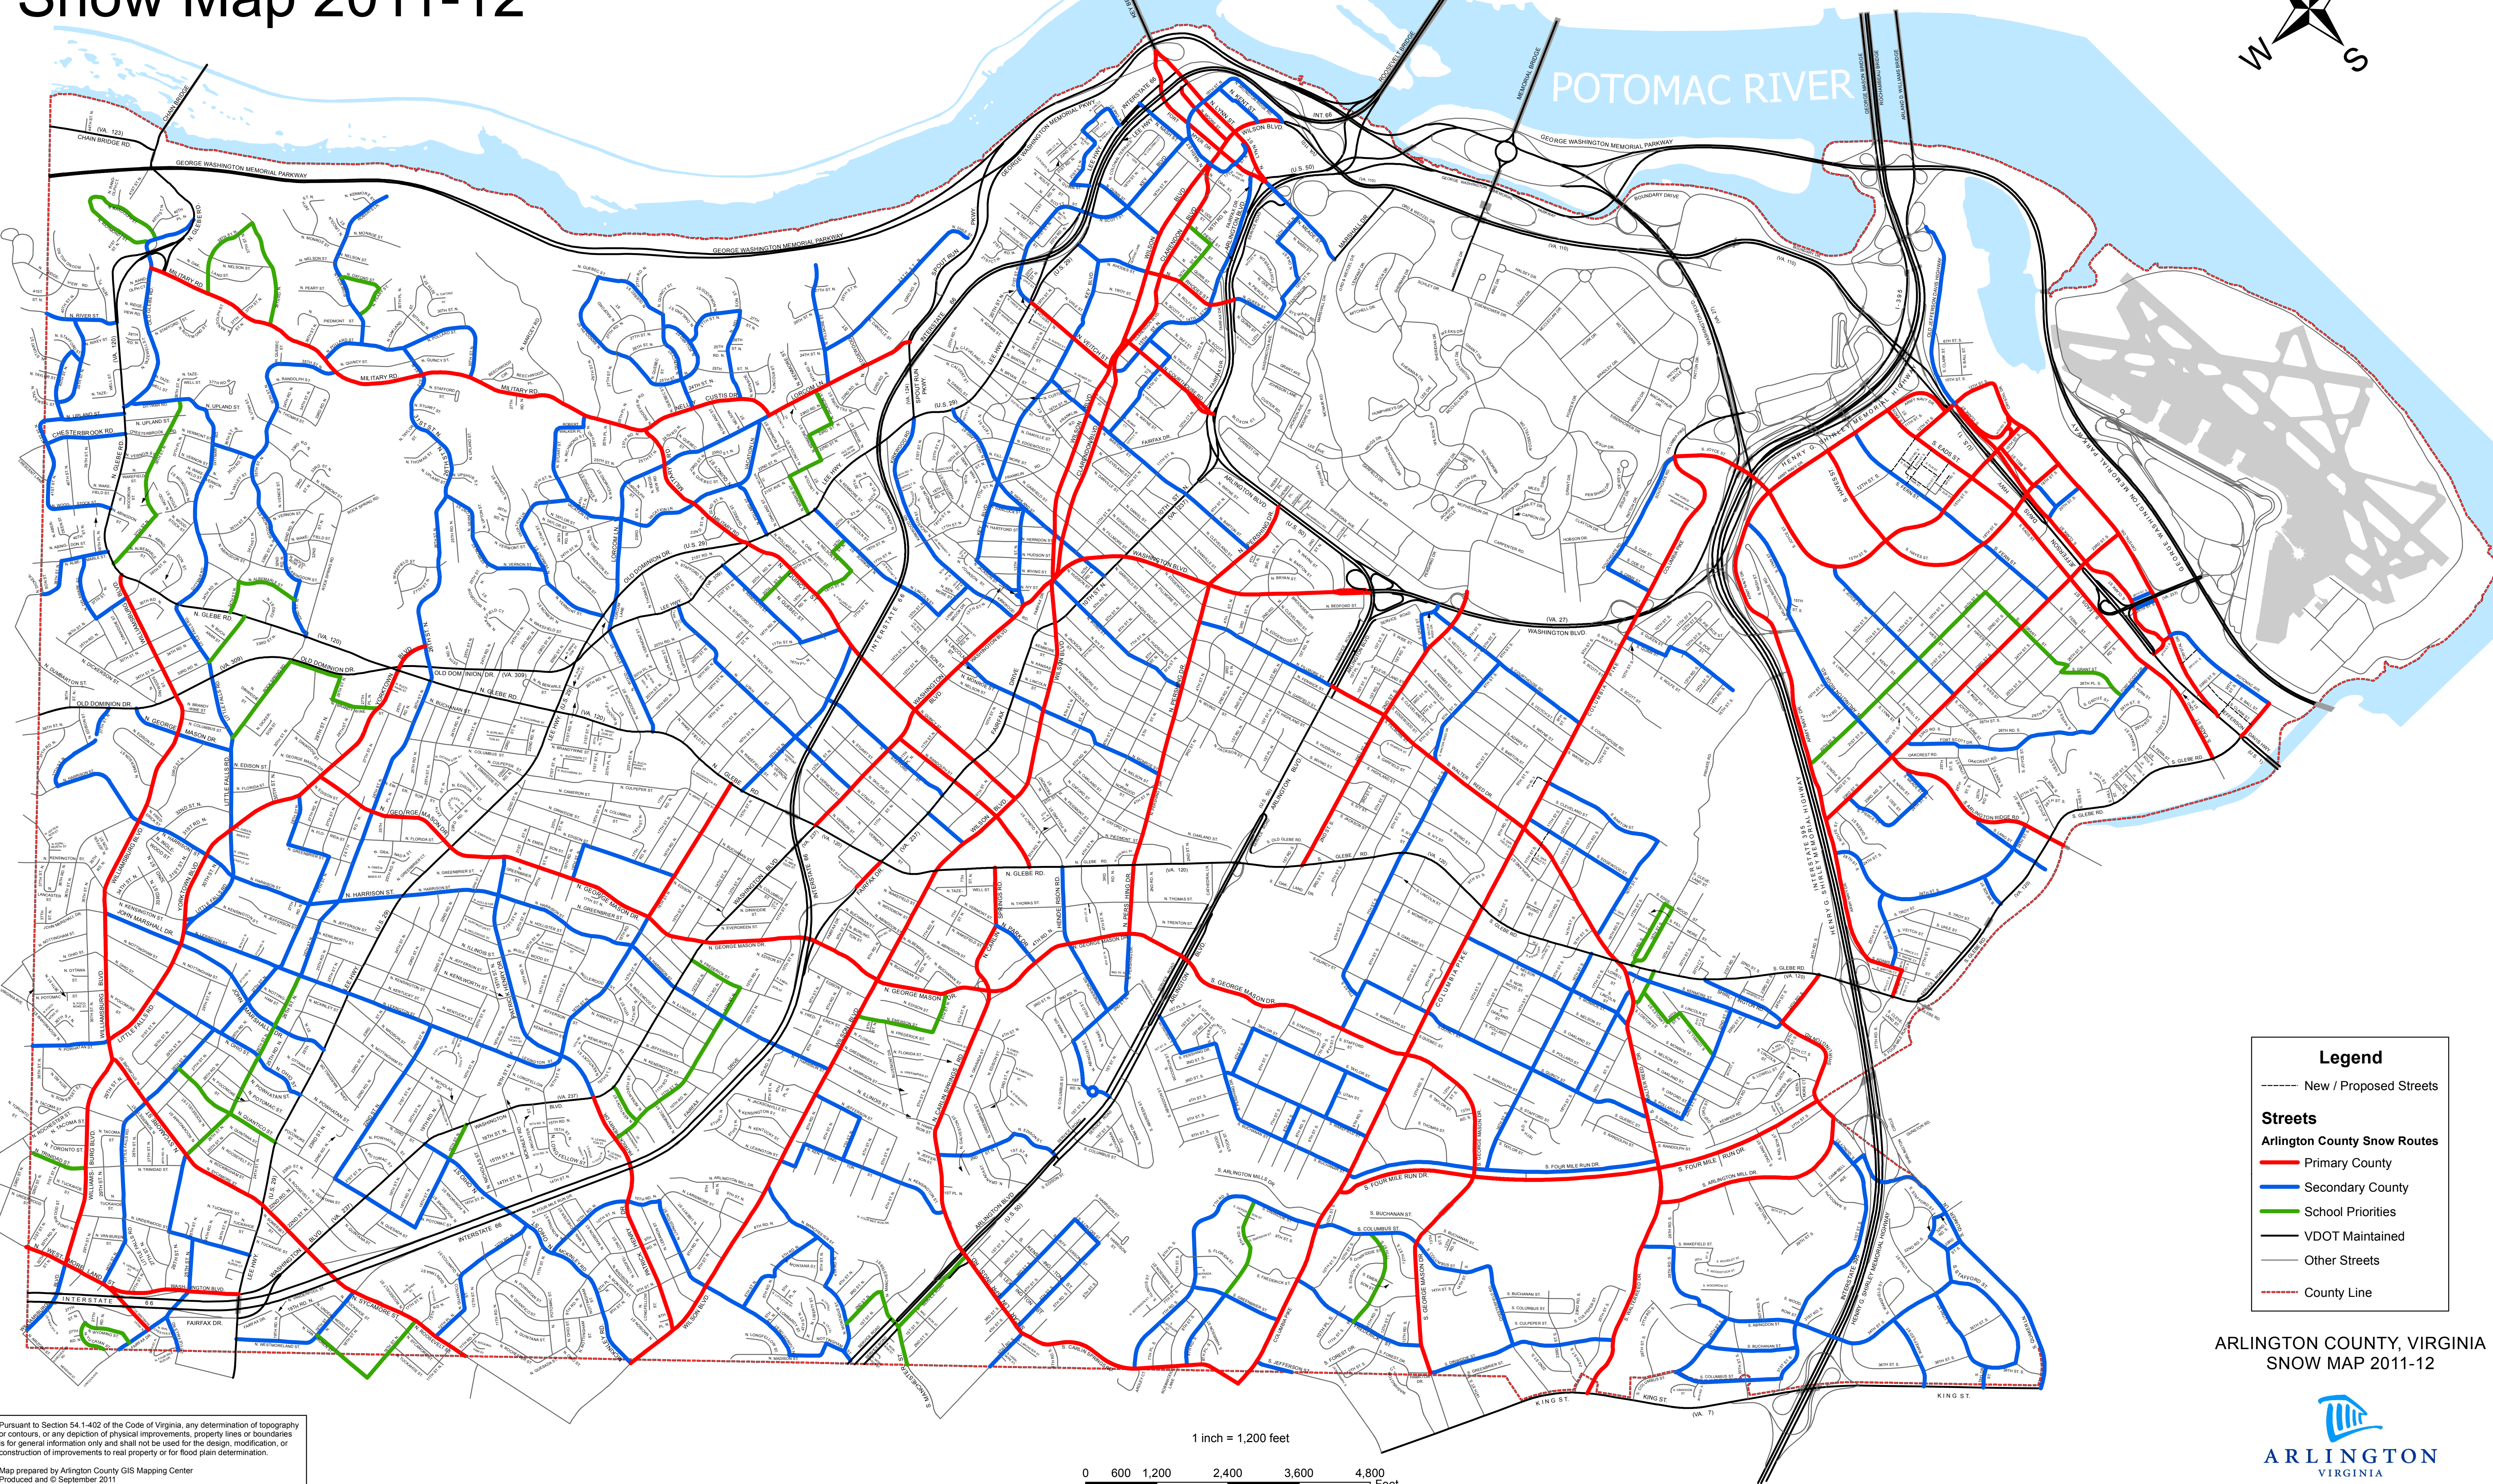

ARLINGTON COUNTY, VIRGINIA

Snow Map 2011-12

ARLINGTON COUNTY, VIRGINIA
SNOW MAP 2011-12